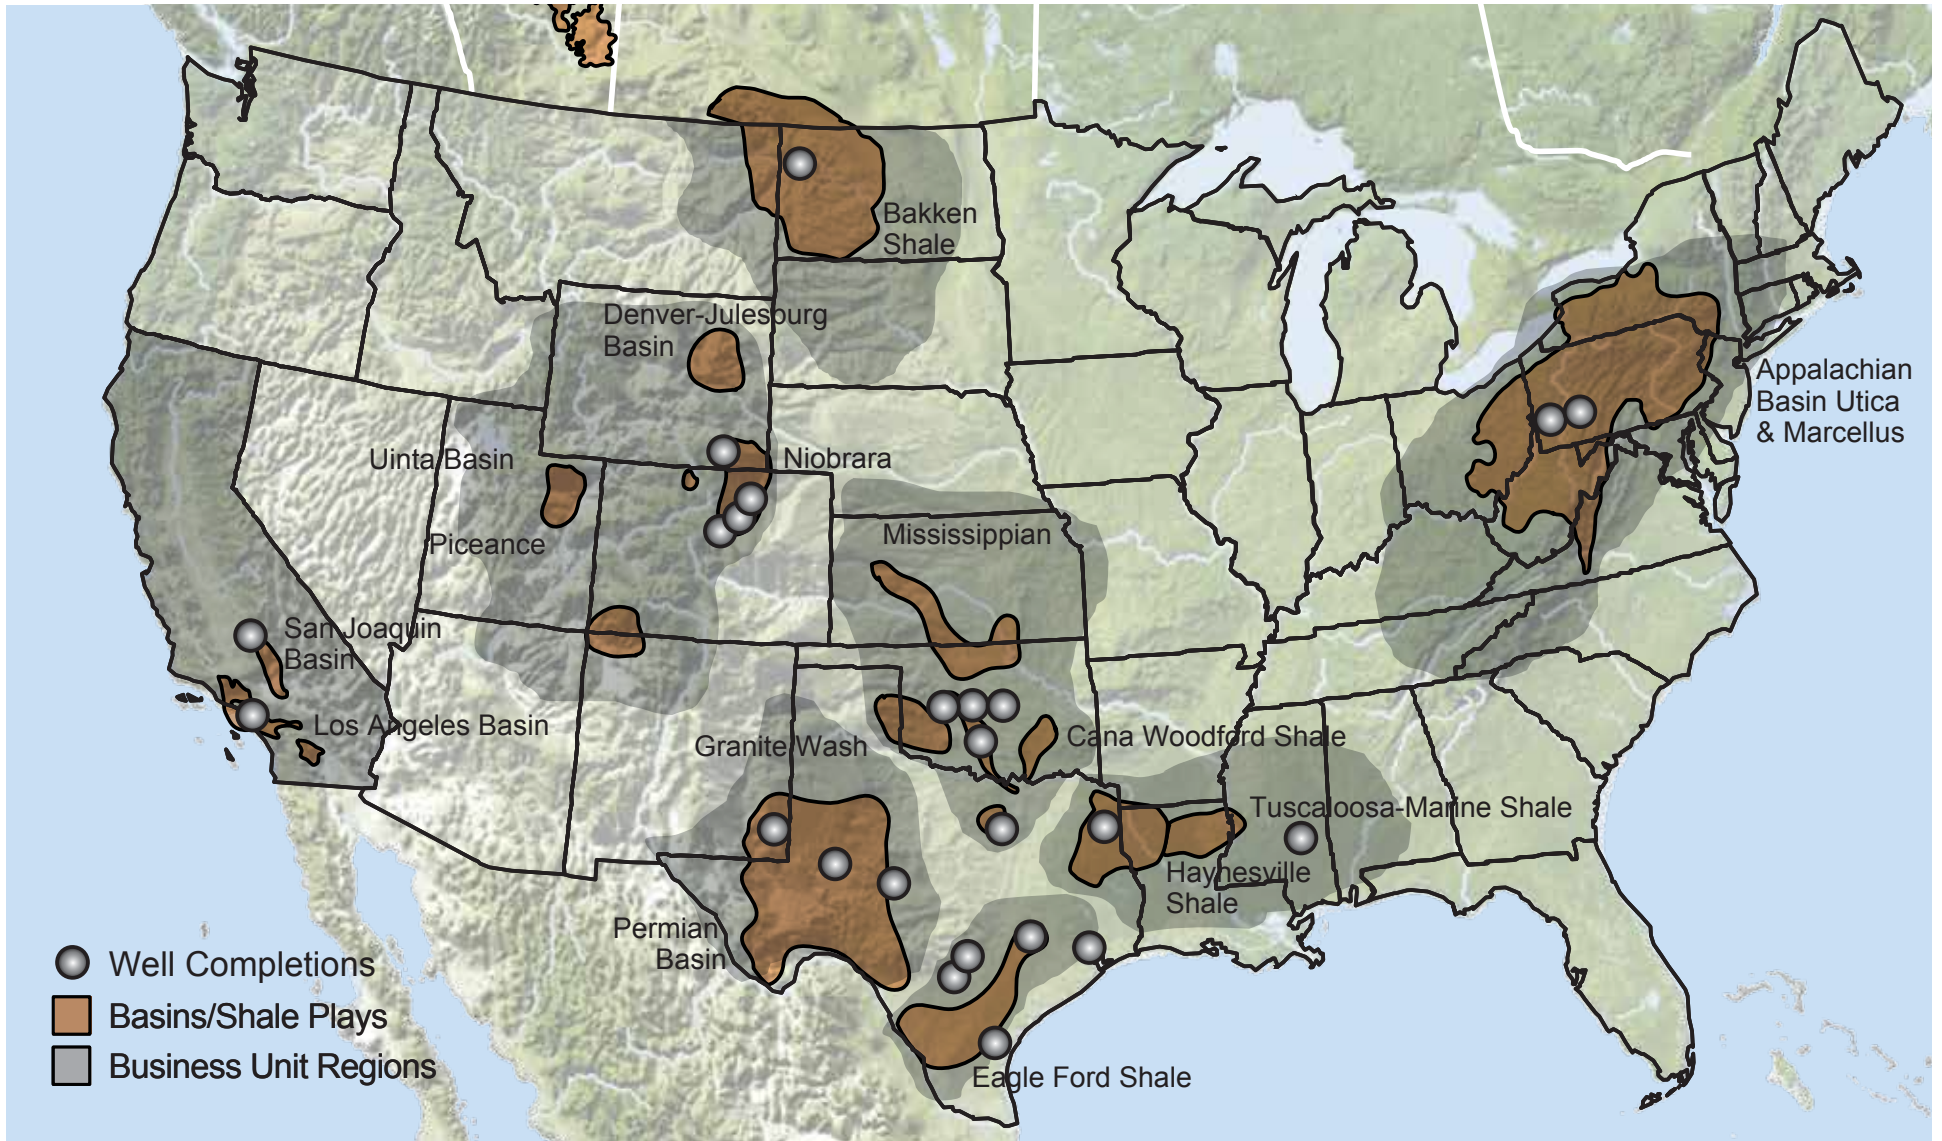

WELL COMPLETIONS – MAP OF OPERATIONS

FRACTURING | COILED TUBING | WIRELINE | PUMPING | CEMENTING | RIG SERVICES | FLUIDS MANAGEMENT | SPECIAL SERVICES

WELL COMPLETIONS LOCATIONS

California

Bakersfield

4600 Borman Way
Bakersfield, CA 93313
661-397-3500